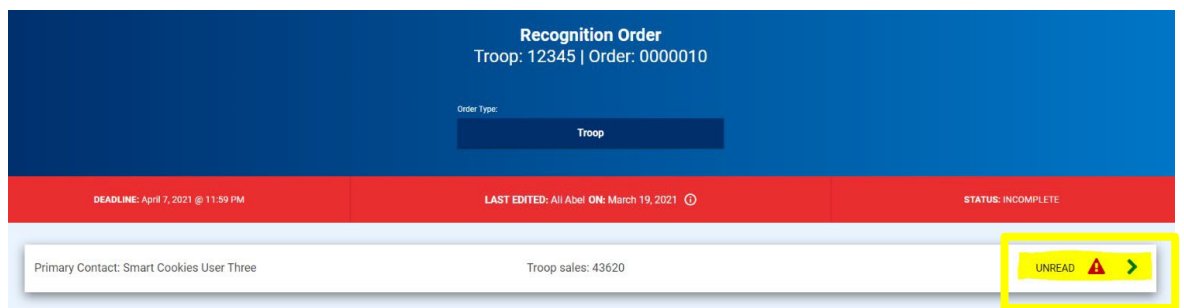

Ordering Troop Rewards

Troops who reach a certain Per Girl Average (PGA) of packages sold will earn special rewards. These rewards can be ordered in Smart Cookies. If your Troop did not reach a PGA of over 240, then no actions are needed. If your Troop did reach a PGA of over 240, follow these steps to order PGA rewards:

1. Log into Smart Cookies, and select Recognition Order under the Rewards Tab

2. In the drop-down menu under Select Recognition Order, select Troop

3. You will now see the Troop Recognition Order page. If you have not selected your Troop PGA Rewards yet, your Troop will have a red triangle symbol on the right side of the screen. Click the blue arrow next to the red triangle to start ordering your Troop rewards. If there is not a red triangle symbol on the screen, then your Troop did not meet the PGA of at least 240. You don't need to continue ordering Troop rewards.