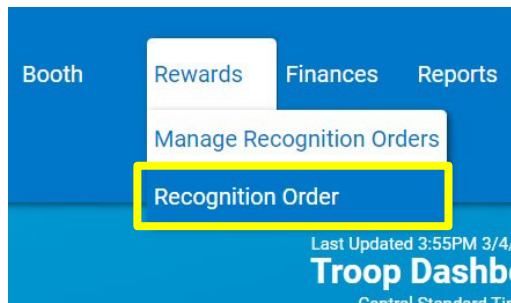

Ordering Troop Rewards

Troops who reach a certain Per Girl Average (PGA) of packages sold will earn special rewards. These rewards can be ordered in Smart Cookies. If your Troop did not reach a PGA of over 240, then no actions are needed. If your Troop did reach a PGA of over 240, follow these steps to order PGA rewards:

1. Log into Smart Cookies, and select Recognition Order under the Rewards Tab

2. In the drop-down menu under Select Recognition Order, select Troop

3. You will now see the Troop Recognition Order page. If you have not selected your Troop PGA Rewards yet, your Troop will have a red triangle symbol on the right side of the screen. Click the blue arrow next to the red triangle to start ordering your Troop rewards. If there is not a red triangle symbol on the screen, then your Troop did not meet the PGA of at least 240. You don't need to continue ordering Troop rewards.