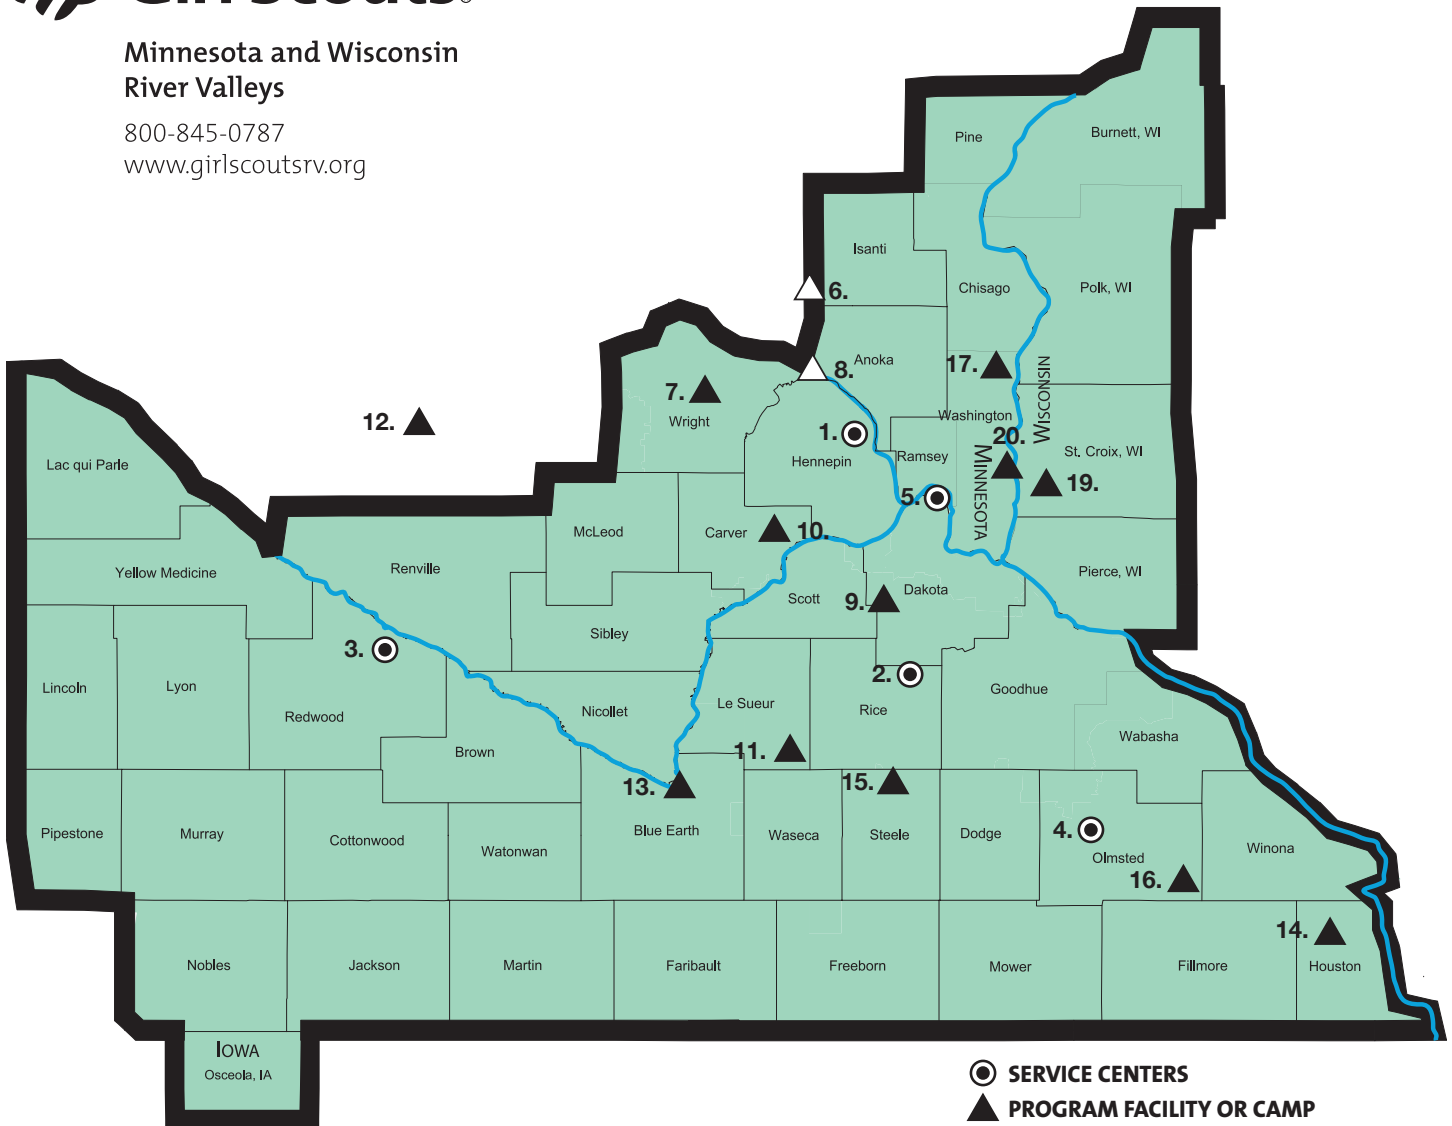

Minnesota and Wisconsin River Valleys

800-845-0787
www.girlscoutsrv.org

PRIMARY SERVICE CENTERS

1. **Brooklyn Center Service Center**
(formerly Greater Minneapolis)
Brooklyn Center, MN
2. **Northfield Service Center**
(formerly Cannon Valley)
Northfield, MN
3. **Redwood Falls Service Center**
(formerly Peacepipe)
Redwood Falls, MN
4. **Rochester Service Center**
(formerly River Trails)
Rochester, MN
5. **St. Paul Service Center**
(formerly St. Croix Valley)
St. Paul, MN

PROGRAM FACILITY AND CAMP LOCATIONS

- | | |
|--|---|
| <ol style="list-style-type: none"> 6. Camp Elk River - Zimmerman, MN 7. Camp Greenwood - Buffalo, MN 8. Camp Lockeslea - Fridley, MN 9. Satellite Shop - Burnsville, MN 10. Satellite Shop - Chanhassen, MN Northfield Service Center 11. Camp Singing Hills - Waterville, MN Redwood Falls Service Center 3. Bremer Science Learning Center
Redwood Falls, MN 12. Camp Sanderson - Spicer, MN 13. Mankato Satellite Office
Mankato, MN | <ol style="list-style-type: none"> Rochester Service Center 4. Edith Mayo - Rochester, MN 14. Whispering Hills - Houston, MN 15. Piper Hill - Medford, MN 16. River Trails Equestrian Academy
Chatfield, MN St. Paul Service Center 5. St. Paul Service Center - St. Paul, MN 17. Camp Lakamaga - Marine, MN 18. Camp Northwoods - Mason, WI 19. Camp Rolling Ridges - Hudson, WI 20. Sagata - Bayport, MN |
|--|---|