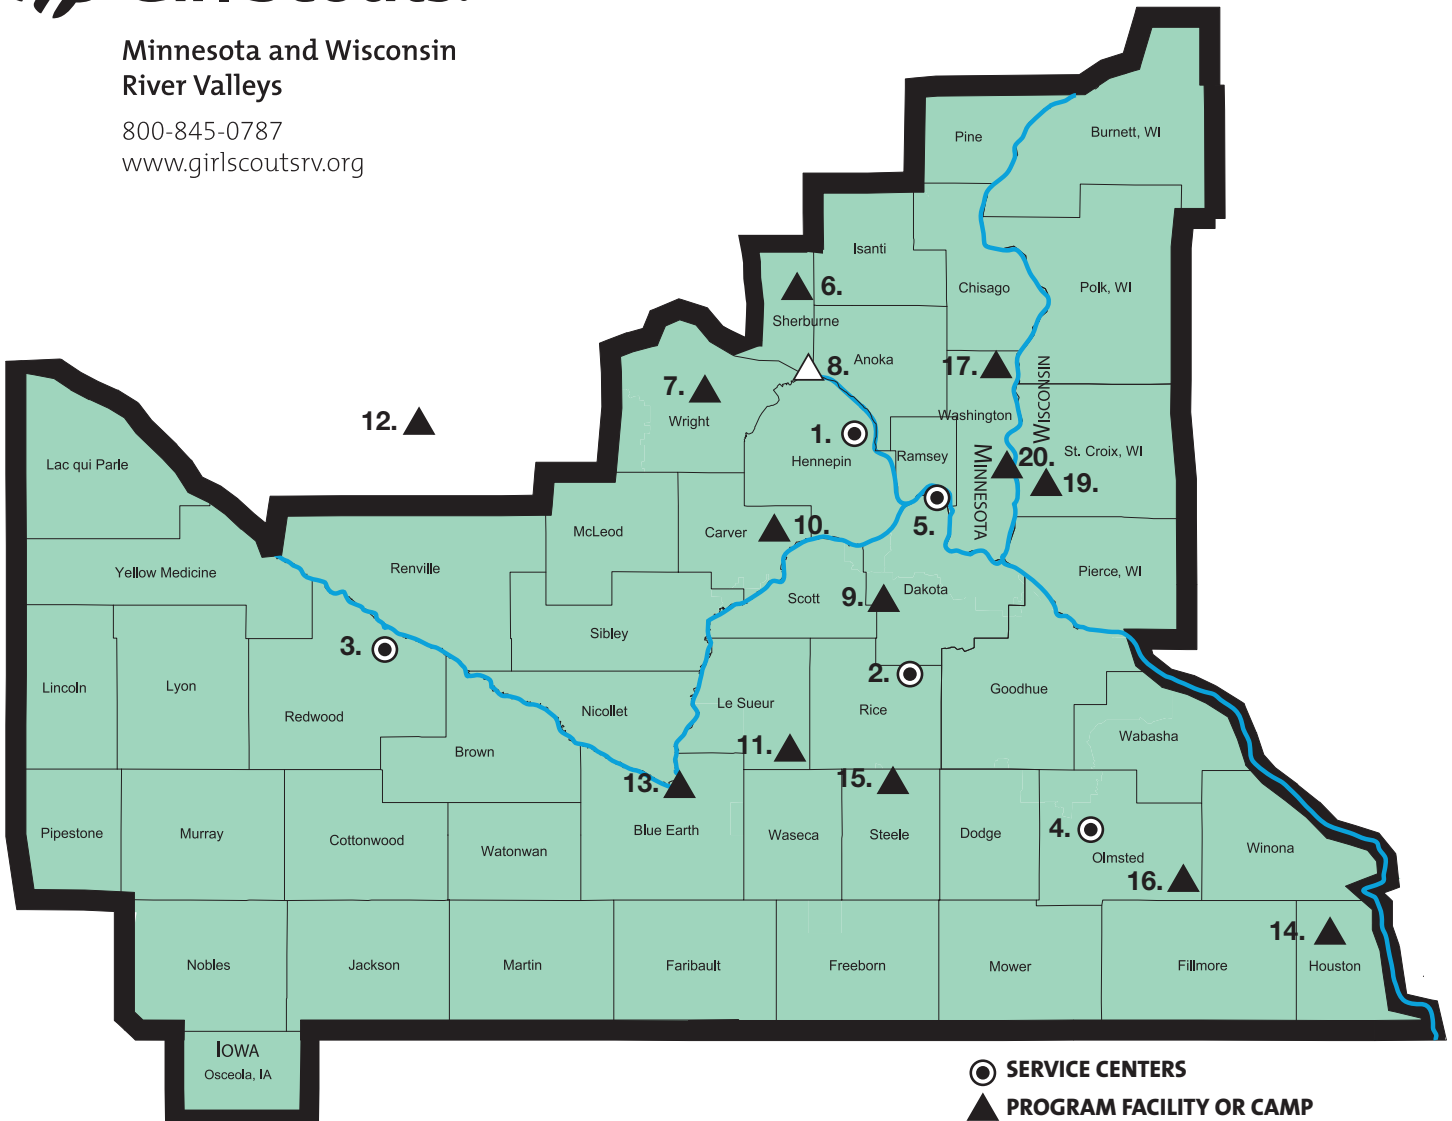

Minnesota and Wisconsin River Valleys

800-845-0787
www.girlscoutsrv.org

PRIMARY SERVICE CENTERS

1. **Brooklyn Center Service Center**
(formerly Greater Minneapolis)
Brooklyn Center, MN
2. **Northfield Service Center**
(formerly Cannon Valley)
Northfield, MN
3. **Redwood Falls Service Center**
(formerly Peacepipe)
Redwood Falls, MN
4. **Rochester Service Center**
(formerly River Trails)
Rochester, MN
5. **St. Paul Service Center**
(formerly St. Croix Valley)
St. Paul, MN

PROGRAM FACILITY AND CAMP LOCATIONS

- | | |
|--|--|
| <ol style="list-style-type: none"> 6. Camp Elk River - Zimmerman, MN 7. Camp Greenwood - Buffalo, MN 8. Camp Lockeslea - Fridley, MN 9. Satellite Shop - Burnsville, MN 10. Satellite Shop - Chanhassen, MN Northfield Service Center 11. Camp Singing Hills - Waterville, MN Redwood Falls Service Center 3. Bremer Science Learning Center
Redwood Falls, MN 12. Camp Sanderson - Spicer, MN 13. Mankato Satellite Office
Mankato, MN | <ol style="list-style-type: none"> Rochester Service Center 4. Edith Mayo - Rochester, MN 14. Whispering Hills - Houston, MN 15. Piper Hill - Medford, MN 16. River Valleys Equestrian Academy
Chatfield, MN St. Paul Service Center 5. St. Paul Service Center - St. Paul, MN 17. Camp Lakamaga - Marine, MN 18. Camp Northwoods - Mason, WI 19. Camp Rolling Ridges - Hudson, WI 20. Sagata - Bayport, MN |
|--|--|