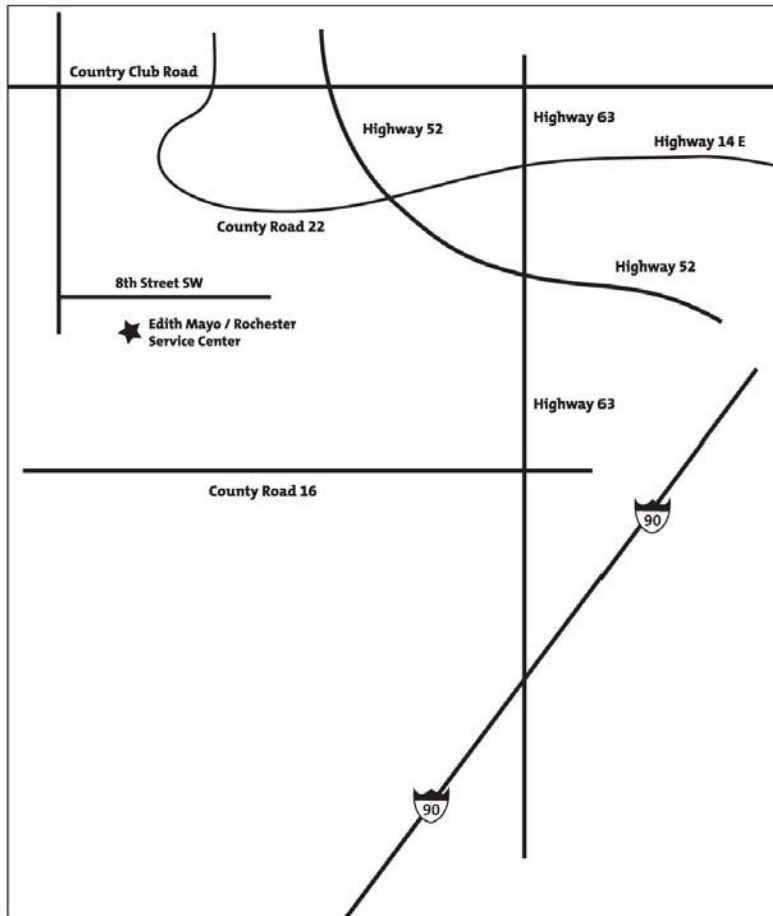

Rochester Service Center

4228 8th St. SW

Rochester, MN 55902

507-288-4703; 800-598-5516

507-288-7702 fax

Directions:

From the West

From I-90 East, Exit onto Hwy 63 N. Follow Hwy 63 N. to Hwy 52 N., exit onto Hwy 52 N. Take 2nd street SW to the west (left). On 2nd Street, proceed straight through the intersection of County Road 22. (On your left will be Meadow Lakes Golf Course) Turn left on 45th N. Avenue (at Meadow Lakes Clubhouse). At the intersection, turn left at 8th Street SW (it is past a little bridge). At the end of the street, turn right and follow the road on the left to the Service Center.

From the East

From I-90 West exit onto Hwy 52 N. Take the 2nd Street SW to the west (left). Follow directions above.

From the North

Take Highway 52 S to 2nd Street SW to the west Exit (right). Follow directions above.

From the South

Take Highway 52 N. to 2nd Street SW to the west Exit (left) Follow directions above.