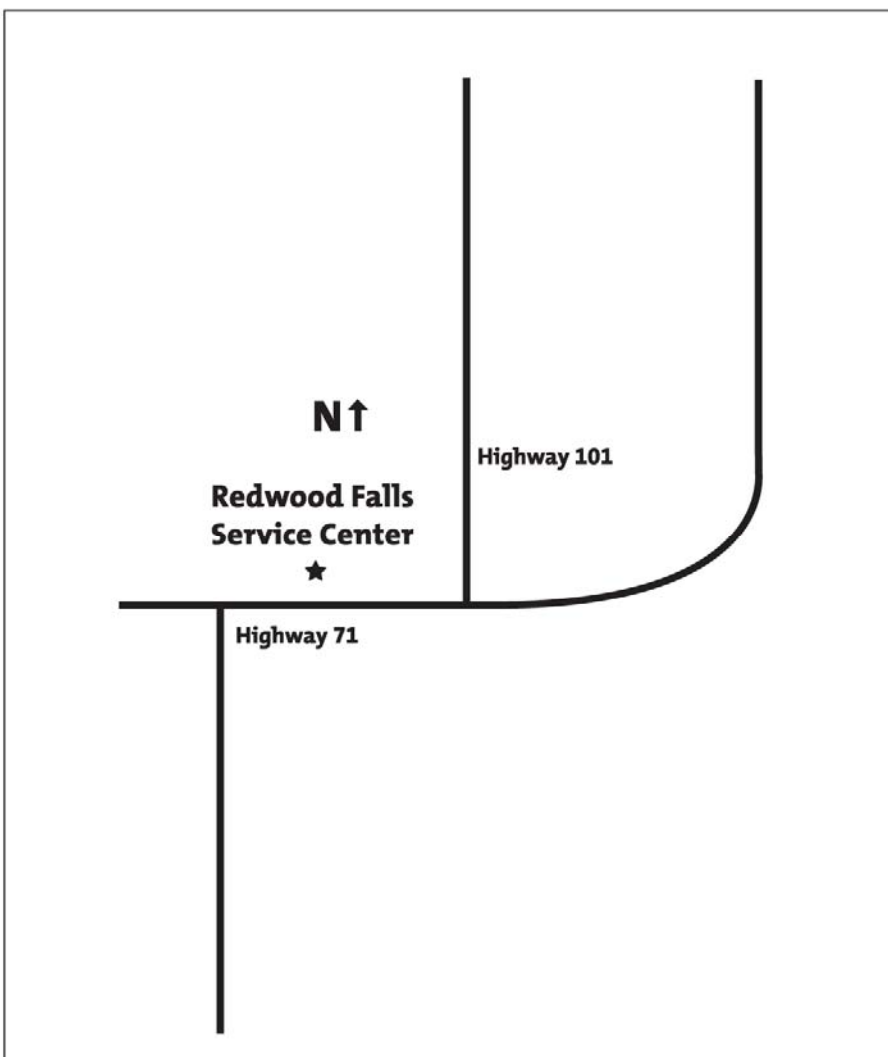

Redwood Falls Service Center

809 E. Bridge Street

Redwood Falls, MN 56283

507-637-3569; 800-332-4475

507-627-2138 fax

Directions:

From the Minneapolis/St. Paul metropolitan area

Take US-212 to US-71/Hwy 19/CR-2. US-71 becomes Bridge Street.

From Northfield/New Prague

Take Hwy 19 which becomes Bridge Street.

From the Rochester/Owatonna area

Take US 14 to CR-29 to MN-4 to CR-30 to MN-67 to CR-1 to US-71 which becomes Bridge Street.

From the South/I-90

Take US 71 which becomes Bridge Street. From the Southwest/Marshall

Take US 59 to MN-67 which becomes Bridge Street.