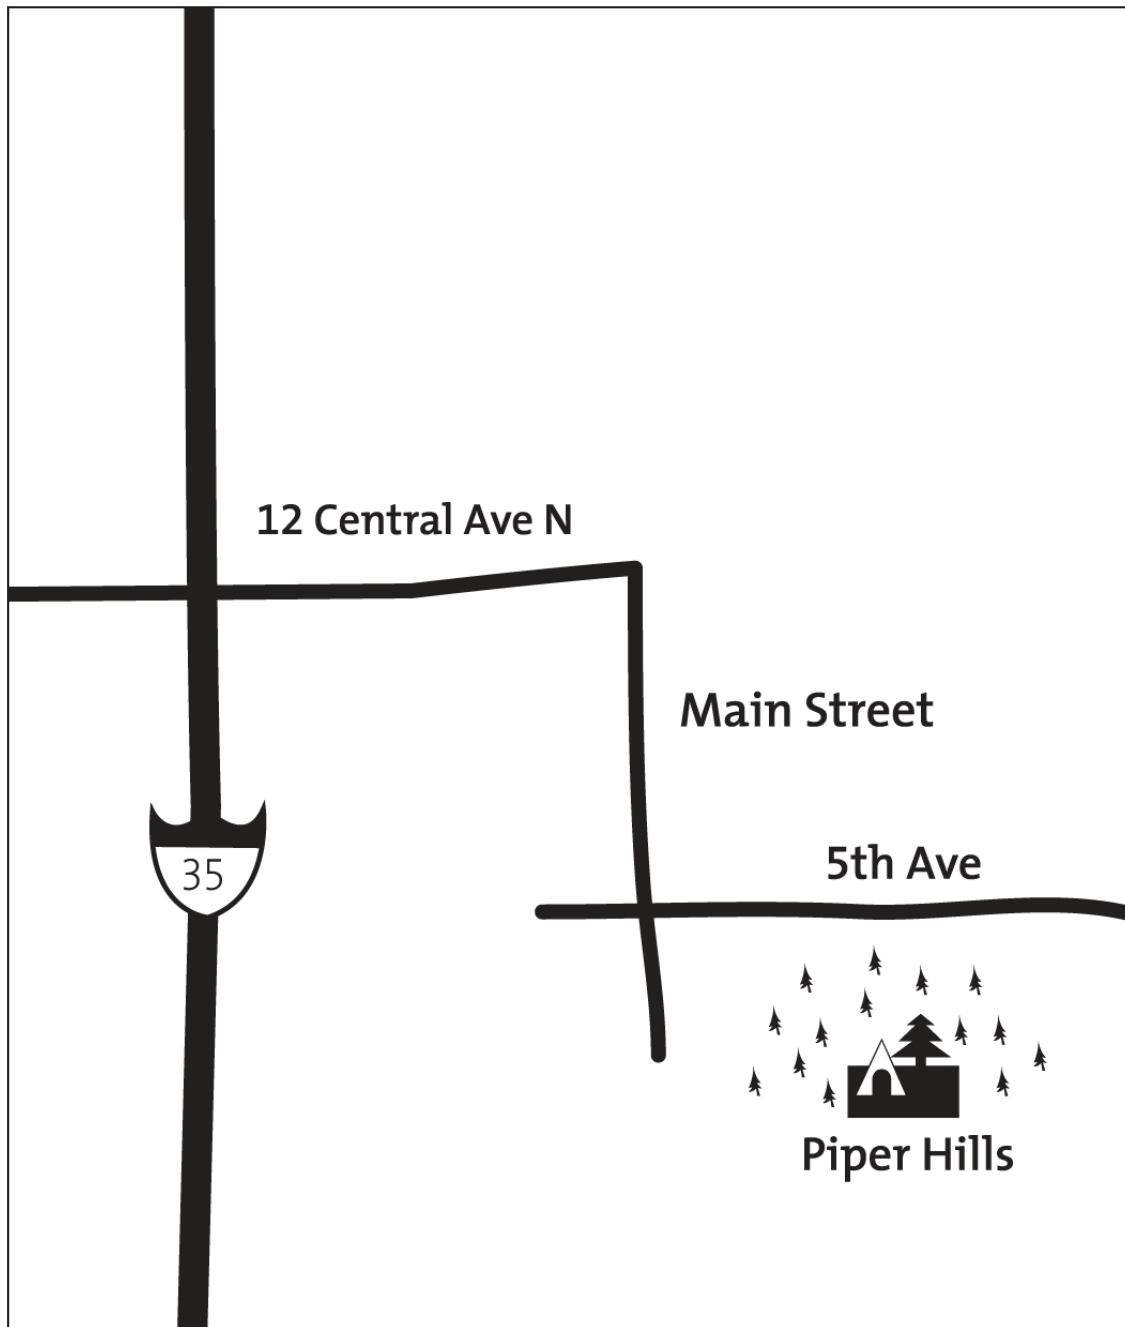

Piper Hill

Interstate 35 to County Road 12. Exit Medford Outlet Mall Exit). Turn East, continue to the flashing light (Main Street) Turn right, travel approximately 5 blocks to 5th Ave. SW.
Turn left, continue 1½ blocks. Cross railroad tracks, it will be the first driveway on the right.