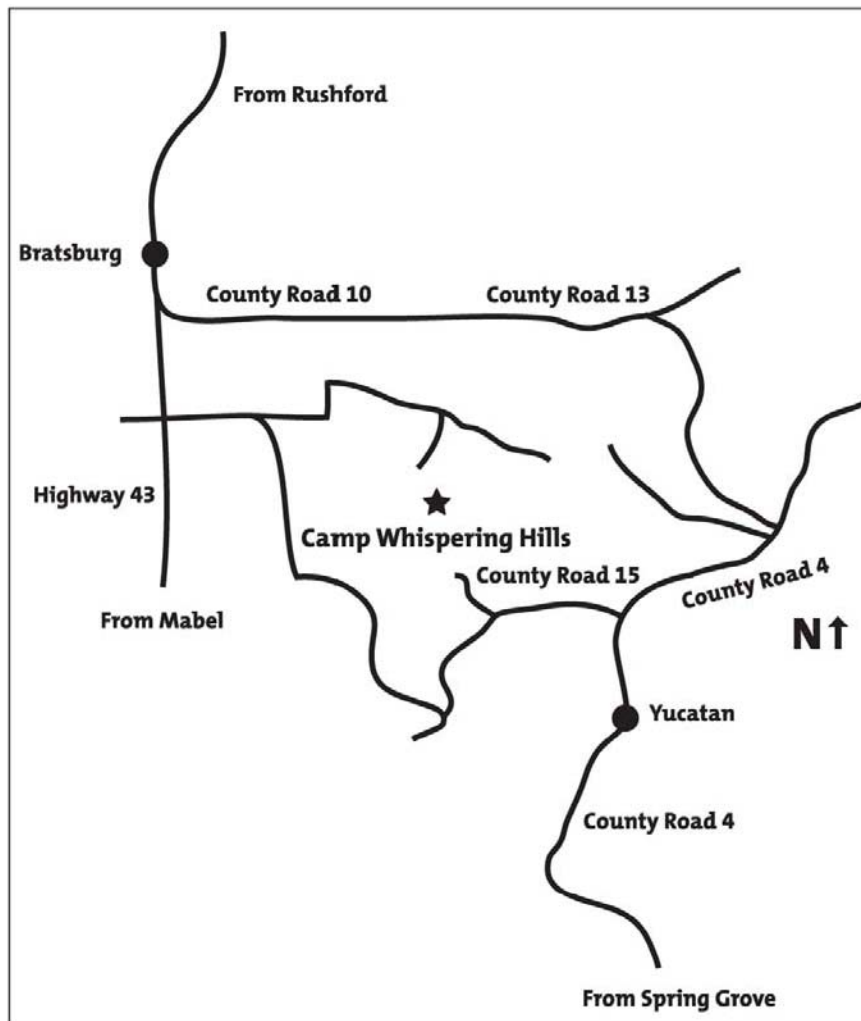

Camp Whispering Hills

10655 Resident Camp Road
Houston, MN 55493-8383
507-896-3173

Do Not Use MapQuest to Find Camp

Directions to Camp Whispering Hills From South and West

Take Route 44 to Spring Grove. On the west end of town go North on County Road 4 (past the cemetery). Follow County Road 4 past Yucatan to County Road 15 (just past bridge). Take County 15 to Resident Camp Road (first road on right).

From I-90

Go to Houston, Exit (Route 76 South). Follow 76 through Houston (76 jogs East out of town then turns back South). After jog, go almost 2 miles to County Road 4 (only goes right, just before bridge). Take County Road 4 about 8 miles to County Road 15 (only goes right - Look for our sign, just before bridge). Take County Road 15 to Resident Camp Road (first road on right).