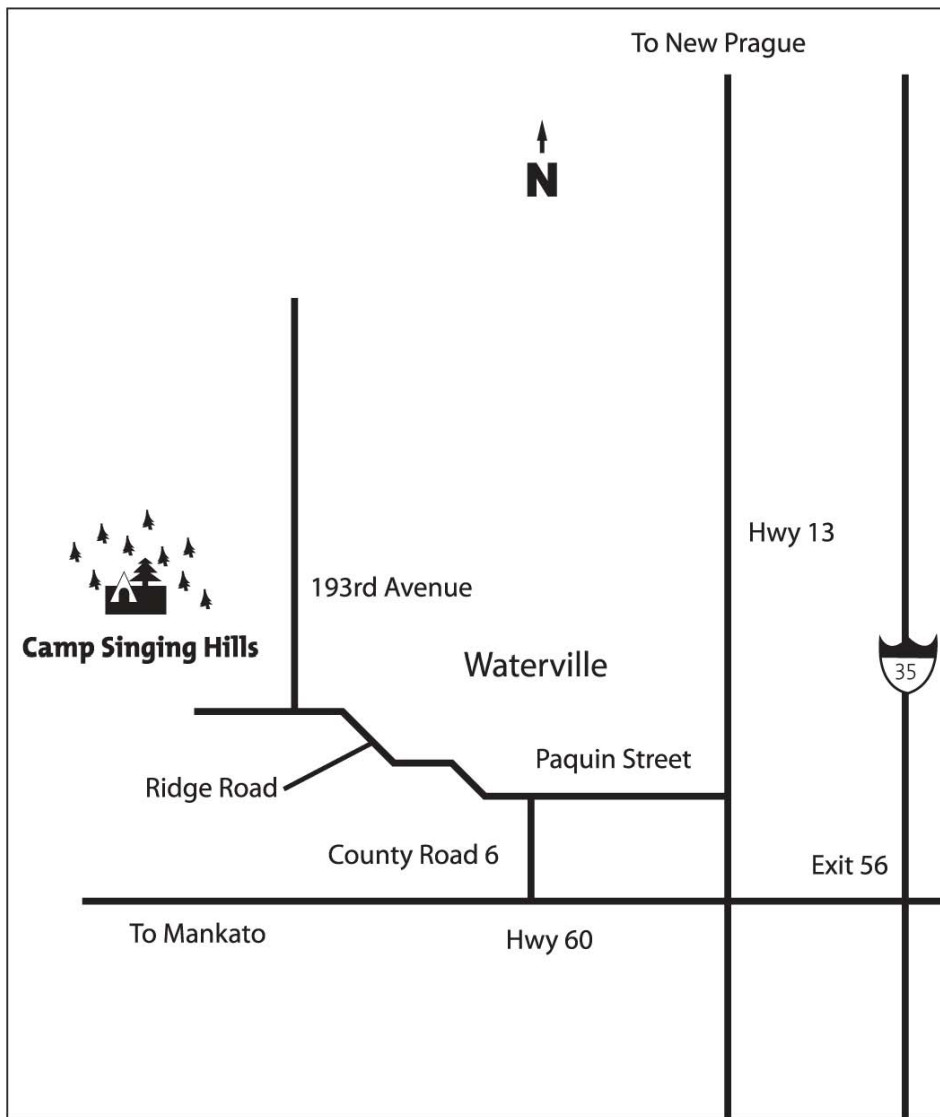

Camp Singing Hills

49496 193rd Avenue
Waterville, MN 56096
507-645-6603 (metro)
800-344-4757 (Greater Minnesota)

From I-35

Take Exit 56 and travel West on Hwy 60 past Waterville. Turn right onto County Road 6. Go North to Ridge Road (County Road 14) then turn left. Take Ridge Road for two miles to 193rd Avenue, turn right.

From Hwy 60

Turn right at Hwy 13, go North three blocks to Paquin Street, turn left. Go through Waterville (Paquin Street turns into Ridge Road – Country Road 14). Take Ridge Road five miles, turn right on 193rd Avenue.

From West

Take MN 60 towards Faribault. In Elysian take a left onto county road 11. After you've gone through town look for county rd 14, take a right. Follow to 193rd ave, take a left onto 193rd. Camp is on the left hand side of the road.