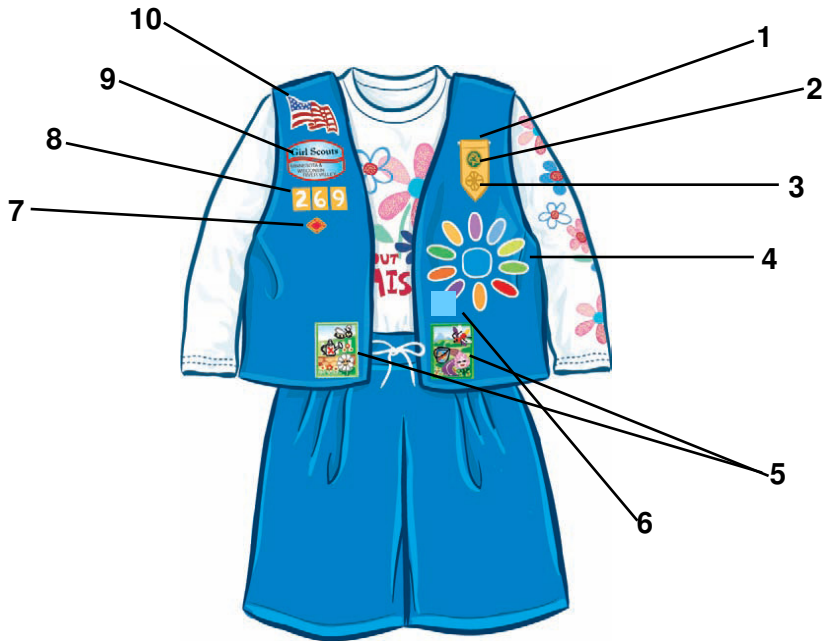

# Girl Scout Daisy Vest

1. Daisy Insignia Tab
2. World Trefoil Pin
3. Daisy Membership Pin
4. Daisy Promise Center and Learning Petals
5. Daisy Journey Award Patch Set
6. Program Essentials Pin
7. Cookie Sale Activity Pin
8. Iron-On Troop Numerals
9. Daisy council Identification Set
10. Wavy American Flag

# Girl Scout Daisy Tunic

1. Daisy Insignia Tab
2. World Trefoil Pin
3. Daisy Membership Pin
4. Daisy Promise Center and Learning Petals
5. Daisy Journey Award Patch Set
6. Program Essentials Pin
7. Cookie Sale Activity Pin
8. Iron-On Troop Numerals
9. Daisy council Identification Set
10. Wavy American Flag

# Girl Scout Brownie Sash

1. Brownie Insignia Tab
2. World Trefoil Pin
3. Brownie Membership Pin
4. Brownie Try-Its
5. Brownie Journey Award Patch Set
6. Program Essentials Pin
7. Brownie Try-Its
8. Bridge to Brownie Girl Scouts Award
9. Safety Award Pin
10. Membership Star
11. Disc for Membership Star-blue
12. Disc for Membership Star-green
13. Iron-On Troop Numerals
14. Brownie Council Identification Set
15. Wavy American Flag Patch