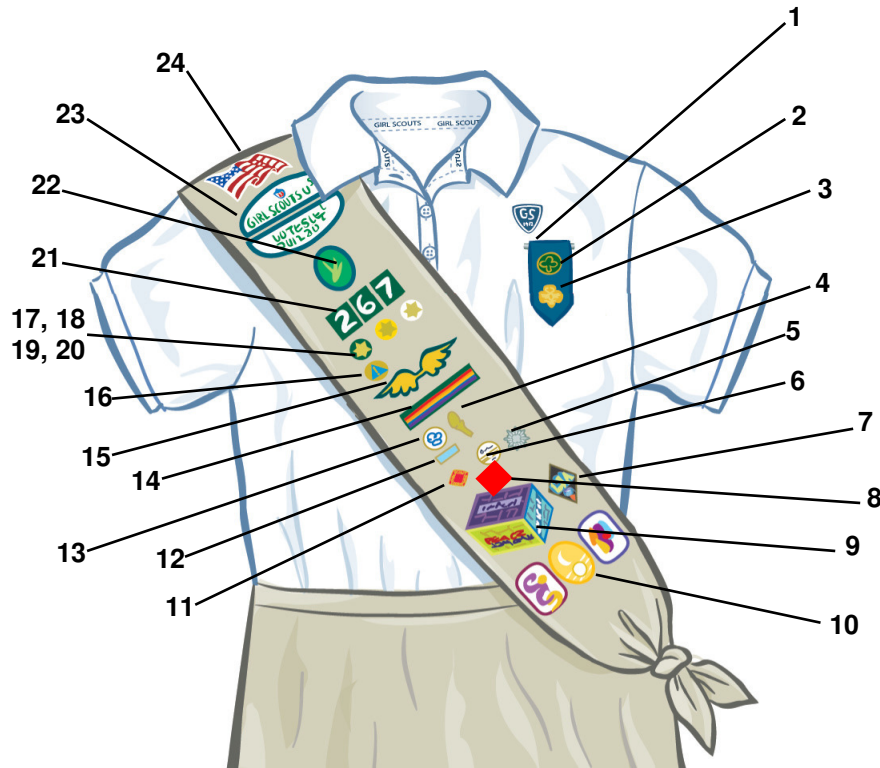

Girl Scout Cadette

1. Cadette/Senior/Ambassador Insignia Tab
2. World Trefoil Pin
3. Girl Scout Pin (traditional or contemporary)
4. Cadette Girl Scout Leadership Pin
5. Girl Scout Silver Award Pin
6. Career Exploration Pin
7. Cadette Leadership in Action Award (LIA) Patch
8. Program Essentials Pin
9. Cadette Journey Award Patch Set
10. Interest Project Awards
11. Cookie Sale Activity Pin
12. Community Service Bar Pin
13. Cadette Challenge Pin
14. Bridge to Cadette Girl Scouts Award
15. Brownie Wings
16. Safety Award Pin
17. Membership Star
18. Disc for Membership Star-green
19. Disc for Membership Star-yellow
20. Disc for Membership Star-white
21. Iron-On Troop Numerals
22. Troop Crest
23. Girl Scout Council Identification Set
24. Wavy American Flag Patch