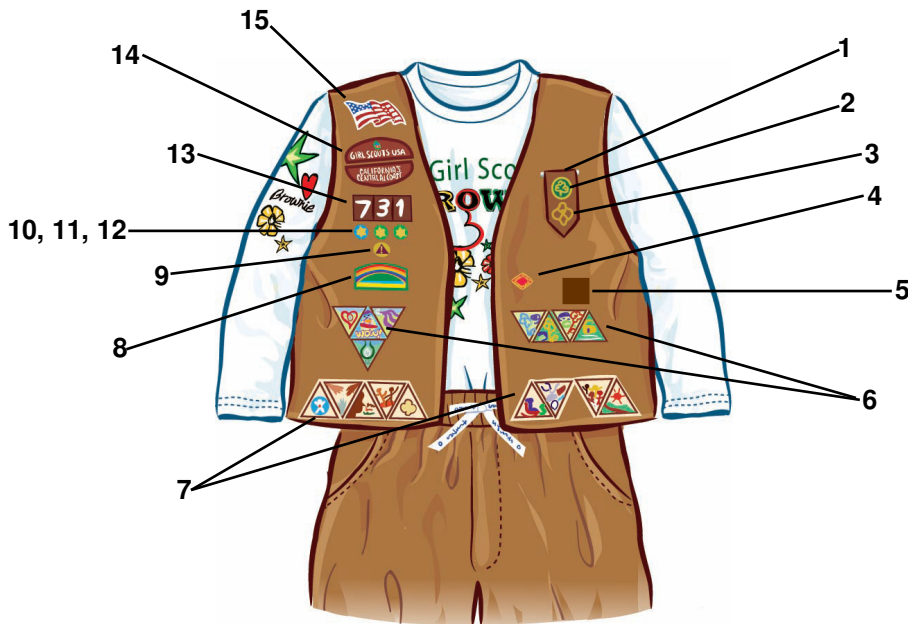

# Girl Scout Daisy Vest

1. Daisy Insignia Tab
2. World Trefoil Pin
3. Daisy Membership Pin
4. Daisy Promise Center and Learning Petals
5. Daisy Journey Award Patch Set
6. Program Essentials Pin
7. Cookie Sale Activity Pin
8. Iron-On Troop Numerals
9. Daisy council Identification Set
10. Wavy American Flag

# Girl Scout Daisy Tunic

1. Daisy Insignia Tab
2. World Trefoil Pin
3. Daisy Membership Pin
4. Daisy Promise Center and Learning Petals
5. Daisy Journey Award Patch Set
6. Program Essentials Pin
7. Cookie Sale Activity Pin
8. Iron-On Troop Numerals
9. Daisy council Identification Set
10. Wavy American Flag

# Girl Scout Brownie Vest

1. Brownie Insignia Tab
2. World Trefoil Pin
3. Brownie Membership Pin
4. Brownie Try-Its
5. Program Essentials Pin
6. Brownie Journey Award Patch Set
7. Brownie Try-Its
8. Bridge to Brownie Girl Scouts Award
9. Safety Award Pin
10. Membership Star
11. Disc for Membership Star-blue
12. Disc for Membership Star-green
13. Iron-On Troop Numerals
14. Brownie Council Identification Set
15. Wavy American Flag Patch

# Girl Scout Brownie Sash

1. Brownie Insignia Tab
2. World Trefoil Pin
3. Brownie Membership Pin
4. Brownie Try-Its
5. Brownie Journey Award Patch Set
6. Program Essentials Pin
7. Brownie Try-Its
8. Bridge to Brownie Girl Scouts Award
9. Safety Award Pin
10. Membership Star
11. Disc for Membership Star-blue
12. Disc for Membership Star-green
13. Iron-On Troop Numerals
14. Brownie Council Identification Set
15. Wavy American Flag Patch