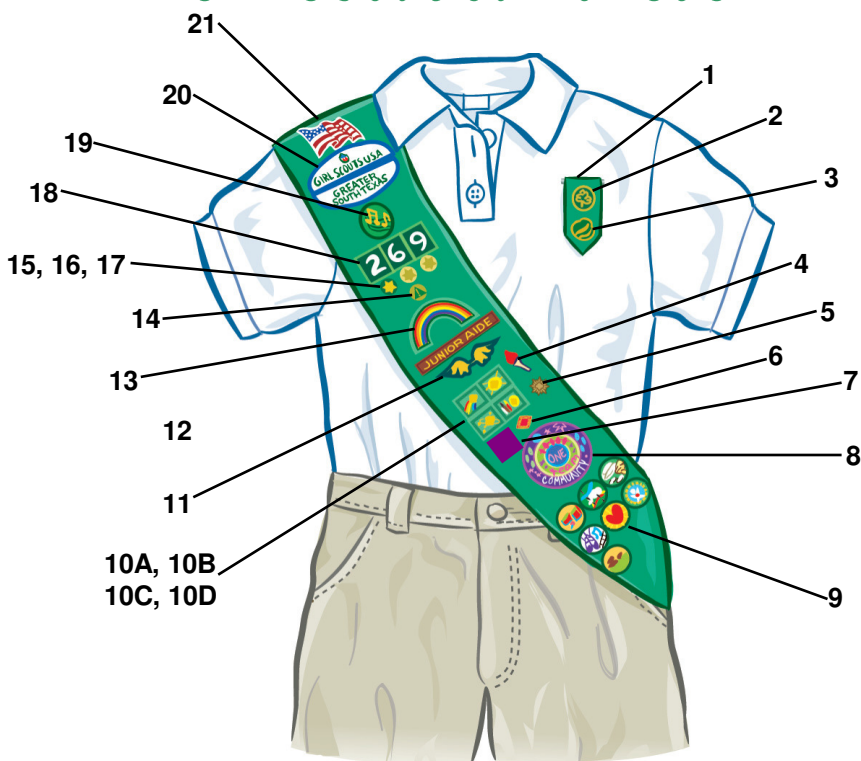

Girl Scout Junior Sash

1. Junior Insignia Tab
2. World Trefoil Pin
3. Girl Scout Pin (traditional or contemporary)
4. Junior Leadership Pin
5. Bronze Award Pin
6. Cookie Sale Activity Pin
7. Program Essentials Pin
8. Junior Journey Award Patch Set
9. Junior Badges
10. 10A. Sign of the Rainbow
11. 10B. Sign of the Sun
12. 10C. Sign of the Star
13. 10D. Sign of the World
11. Brownie Wings
12. Junior Aide Award
13. Bridge to Junior Girl Scouts
14. Safety Award Pin
15. Membership Star
16. Disc for Membership Star-green
17. Disc for Membership Star-yellow
18. Iron-On Troop Numerals
19. Troop Crest
20. Girl Scout Council Identification Set
21. Wavy American Flag Patch