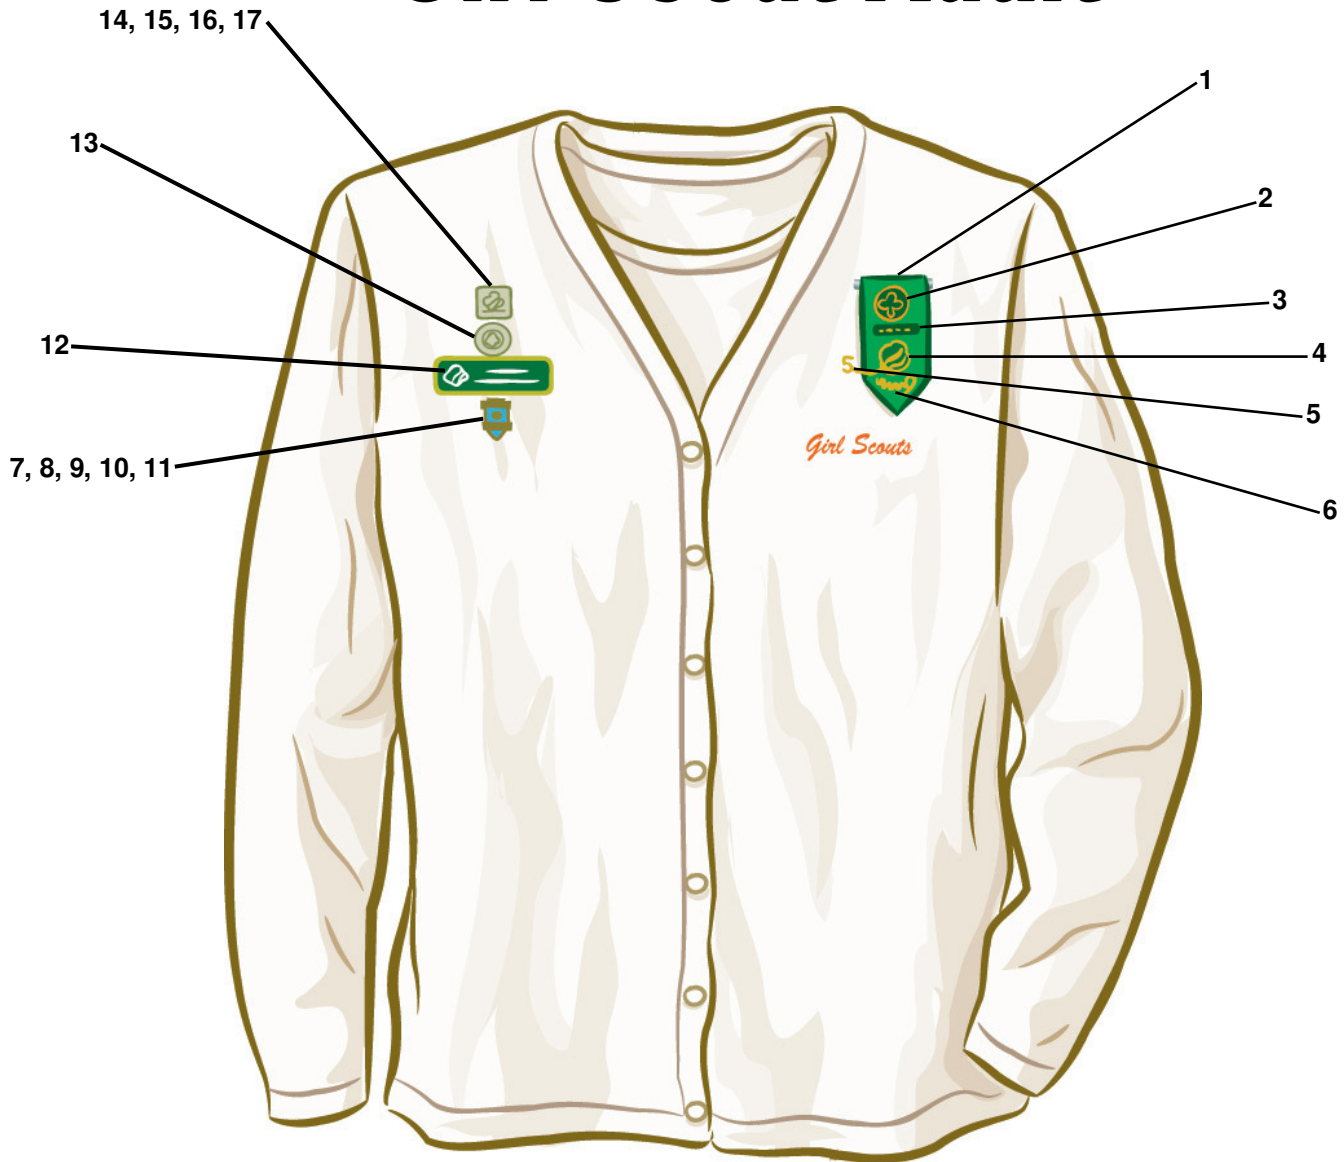

Girl Scout Adult

1. Adult Insignia Tab	9. Years of Service Pin
2. World Trefoil Pin	10. Outstanding Volunteer Award Pin
3. Adult Position Pin	11. Outstanding Leader Award Pin
4. Girl Scout Pin (traditional or contemporary)	12. Personalized ID Pin
5. Membership Numeral Guard	13. Lifetime Membership Pin
6. Campus Girl Scout Guard	14. Appreciation Pin
7. Girl Scout Gold Award	15. Thanks Badge
8. Bridge to Adult Girl Scouts Award	16. Thanks Badge II
	17. Honor Pin

Note: If an adult has received more than one special recognition (e.g., Appreciation pin), the last one received is generally the one worn on the uniform.