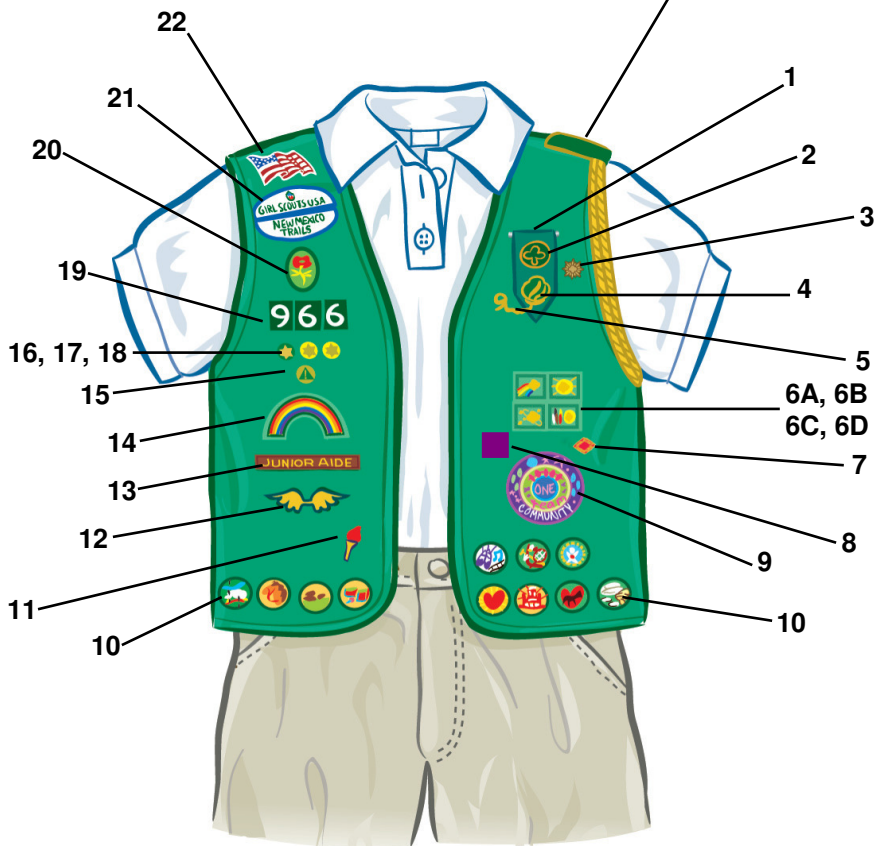

Girl Scout Junior Vest

1. Junior Insignia Tab
2. World Trefoil Pin
3. Girl Scout Pin (traditional or contemporary)
4. Bronze Award Pin
5. Membership Numeral Guard
6. 6A. Sign of the Rainbow
7. 6B. Sign of the Sun
8. 6C. Sign of the Star
9. 6D. Sign of the World
7. Cookie Sale Activity Pin
8. Program Essentials Pin
9. Junior Journey Award Patch Set
10. Junior Badges
11. Junior Leadership Pin
12. Brownie Wings
13. Junior Aide Award
14. Bridge to Junior Girl Scouts
15. Safety Award Pin
16. Membership Star
17. Disc for Membership Star-green
18. Disc for Membership Star-yellow
19. Iron-On Troop Numerals
20. Troop Crest
21. Girl Scout Council Identification Set
22. Wavy American Flag Patch
23. Patrol Leader's Cord