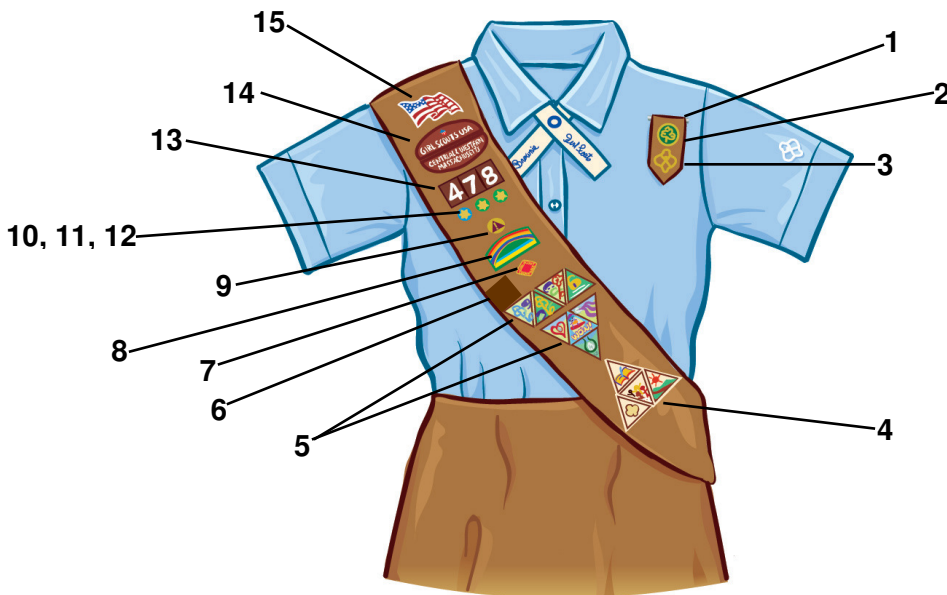

# Girl Scout Daisy Vest

1. Daisy Insignia Tab
2. World Trefoil Pin
3. Daisy Membership Pin
4. Daisy Promise Center and Learning Petals
5. Daisy Journey Award Patch Set
6. Program Essentials Pin
7. Cookie Sale Activity Pin
8. Iron-On Troop Numerals
9. Daisy council Identification Set
10. Wavy American Flag

# Girl Scout Daisy Tunic

1. Daisy Insignia Tab
2. World Trefoil Pin
3. Daisy Membership Pin
4. Daisy Promise Center and Learning Petals
5. Daisy Journey Award Patch Set
6. Program Essentials Pin
7. Cookie Sale Activity Pin
8. Iron-On Troop Numerals
9. Daisy council Identification Set
10. Wavy American Flag

# Girl Scout Brownie Vest

1. Brownie Insignia Tab
2. World Trefoil Pin
3. Brownie Membership Pin
4. Brownie Try-Its
5. Program Essentials Pin
6. Brownie Journey Award Patch Set
7. Brownie Try-Its
8. Bridge to Brownie Girl Scouts Award
9. Safety Award Pin
10. Membership Star
11. Disc for Membership Star-blue
12. Disc for Membership Star-green
13. Iron-On Troop Numerals
14. Brownie Council Identification Set
15. Wavy American Flag Patch

# Girl Scout Brownie Sash

1. Brownie Insignia Tab
2. World Trefoil Pin
3. Brownie Membership Pin
4. Brownie Try-Its
5. Brownie Journey Award Patch Set
6. Program Essentials Pin
7. Brownie Try-Its
8. Bridge to Brownie Girl Scouts Award
9. Safety Award Pin
10. Membership Star
11. Disc for Membership Star-blue
12. Disc for Membership Star-green
13. Iron-On Troop Numerals
14. Brownie Council Identification Set
15. Wavy American Flag Patch